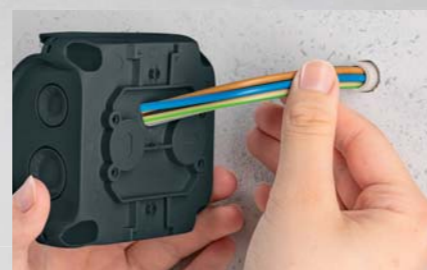

WELL-KNOWN HENSEL PREMIUM QUALITY IN SMALL FORMAT

- + Protection class: IP 66
- + Flexible mounting options
- + With more space for wiring
- + Dimensions 84 x 84 x 55 mm
- + with or without plug-in terminals
 - 5 x WAGO 221-413, 3-conductor
 - Compact connection terminal
- + Colour: grey or black
- + Impact resistance IK 07

VARIABLE CABLE ENTRY – THROUGH AND TIGHT

As usual with HENSEL cable junction boxes:

- + Cable entry via integrated elastic sealing diaphragms
- + Elastic membrane, which can be removed for cable entry via cable glands (M20 and M16)
- + 4 membranes (sealing range 6-15 mm) for the use of M20 cable glands, 3 membranes (sealing range 6-13 mm) for the use of M16 cable glands
- + Cable entry through the bottom of the box via integrated elastic membrane

FLEXIBLE FASTENING – EQUIPPED FOR EVERY REQUIREMENT

- + Simple installation thanks to the enclosed outer for plugging in. Slotted holes for perfect alignment. Easy marking thanks to optimum accessibility.
- + Internal fastening option
- + Fastening via the back